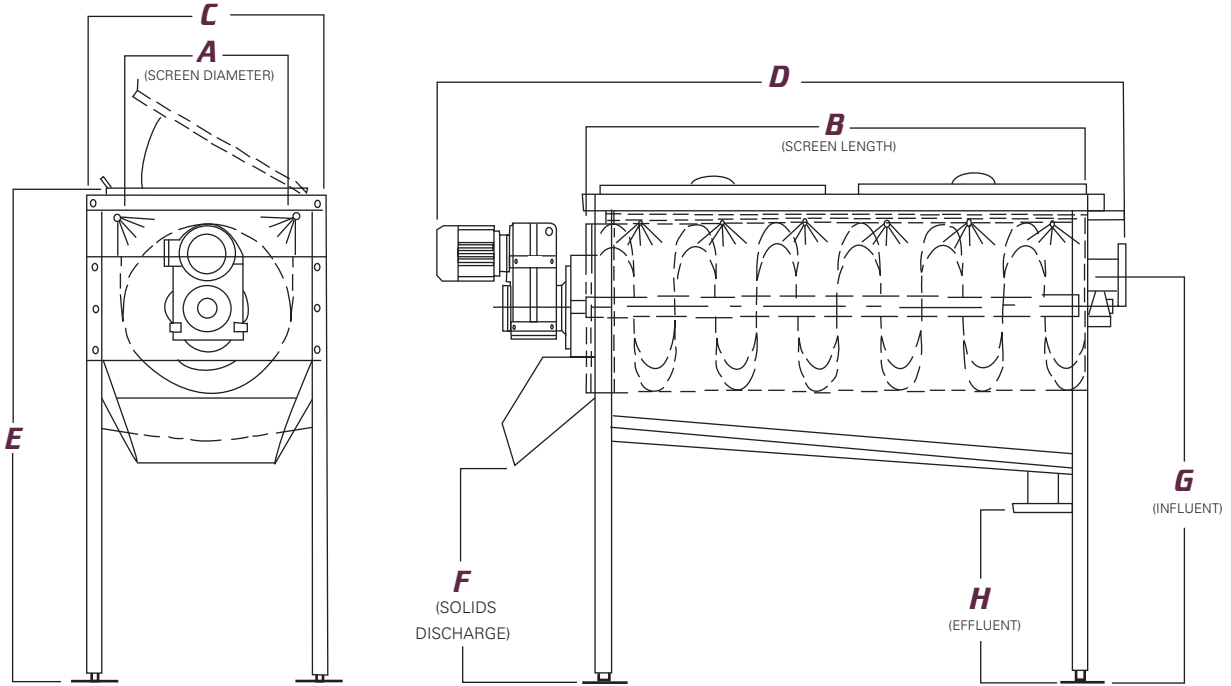

ROTARY SCREEN

Standard Specifications

Model #	A	B	C	D	E	F	G	H	HP	GPM
PL-RS 4-24	24"	48"	34"	73"	69"	32"	57"	29"	.5	150
PL-RS 6-24	24"	72"	34"	98"	69"	32"	57"	29"	.75	250
PL-RS 6-30	30"	72"	40"	100"	76"	32"	61"	29"	1	350
PL-RS 7-30	30"	84"	40"	112"	76"	32"	61"	29"	1.5	400
PL-RS 6-38	38"	72"	48"	100"	84"	32"	64"	29"	1.5	500
PL-RS 7-38	38"	84"	48"	112"	84"	32"	64"	29"	1.5	550
PL-RS 8-38	38"	96"	48"	127"	84"	32"	64"	29"	2	650

OPTIONS

Various Perforated Screen Sizes • Custom Design • Build to your Specifications